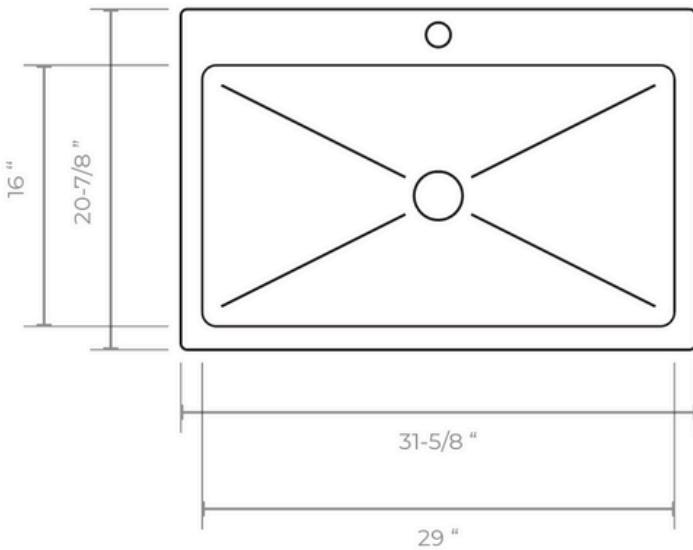

# STAINLESS STEEL SINK

STOCK PROGRAM

MODEL: SS-113-10-3120B1

DEPTH	GAUGE/THICKNESS
9"	18GA

- Dual-Mount Square Single Bowl
- Dimensions: 31"x20"x9"
- Material: SS304
- Finish: Brushed

Undercoated and Sound Pads

3-1/2" Drain Opening

Supplied with Fasteners

cUPC Certified

Disclaimer: Nerval makes every effort to provide accurate specification data. However, specification may change without notice. Please visit nerval website to see Nerval's terms and conditions.